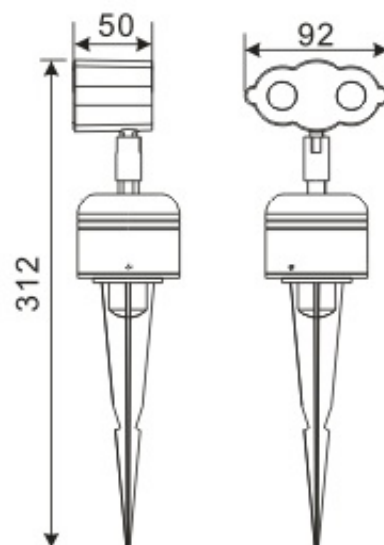

# LED Exterior Lighting – LR-E00040

Model No.	LR-E00040
LED Type	CREE XRC
LED Q'TY.	2
Beam Angle	30°
Minimum luminous flux(lm)	136
Voltage	120V
LED Watt	2W
Environmental Temperature	- 20~60°C
Environmental Humidity	0%-95%
Safety Class	I
Safety Type	IP44
Material	Aluminium
Driver	Included